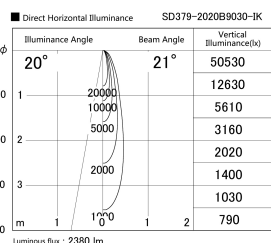

Item no. SD379-2020B9030-IK

Series Name: AMMA Lens type Cylinder Tracklight (In Track) (SD379-IK)

Installation	Track mount
Type	Lens type tracklight : In track type
Fixture wattage	21W
Beam angle	21deg
Color Temp.	3000K
CRI	Ra>90
Luminous	2378 lm
Body	Die-castaluminumalloy
Body finish	Black
Trim finish	Black
Reflector finish	N/A
IP Rate	IP20
Light source	COB module
Input Voltage	AC220~240V
Dimming Type	Non-Dimmable
Certificate	CE,CCC
Cut Hole	N/A