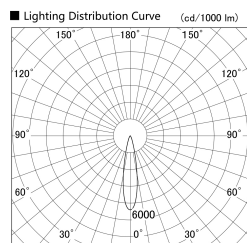

Item no. SD379-2020B9030-IK

Series Name: AMMA Lens type Cylinder Tracklight (In Track) (SD379-IK)

Installation	Track mount
Type	Lens type tracklight : In track type
Fixture wattage	21W
Beam angle	21deg
Color Temp.	3000K
CRI	Ra>90
Luminous	2378 lm
Body	Die-castaluminumalloy
Body finish	Black
Trim finish	Black
Reflector finish	N/A
IP Rate	IP20
Light source	COB module
Input Voltage	AC220~240V
Dimming Type	Non-Dimmable
Certificate	CE,CCC
Cut Hole	N/A