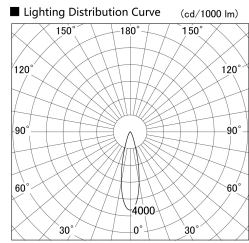

Item no. SD379-2025B9030-IK

Series Name: AMMA Lens type Cylinder Tracklight (In Track) (SD379-IK)

Installation	Track mount
Type	Lens type tracklight : In track type
Fixture wattage	21W
Beam angle	25deg
Color Temp.	3000K
CRI	Ra>90
Luminous	2239 lm
Body	Die-castaluminumalloy
Body finish	Black
Trim finish	Black
Reflector finish	N/A
IP Rate	IP20
Light source	COB module
Input Voltage	AC220~240V
Dimming Type	Non-Dimmable
Certificate	CE,CCC
Cut Hole	N/A