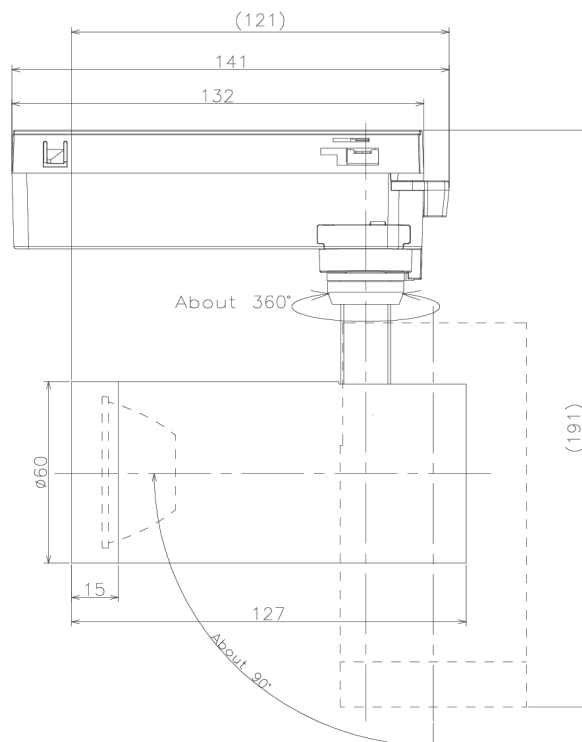

Item no. SD379-2025B9030-IK

Series Name: AMMA Lens type Cylinder Tracklight (In Track) (SD379-IK)

Installation	Track mount
Type	Lens type tracklight : In track type
Fixture wattage	21W
Beam angle	25deg
Color Temp.	3000K
CRI	Ra>90
Luminous	2239 lm
Body	Die-castaluminumalloy
Body finish	Black
Trim finish	Black
Reflector finish	N/A
IP Rate	IP20
Light source	COB module
Input Voltage	AC220~240V
Dimming Type	Non-Dimmable
Certificate	CE,CCC
Cut Hole	N/A