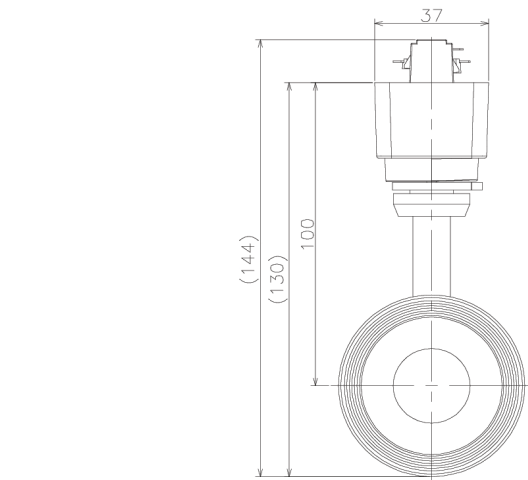

Item no. SD379-2025B9030-IK

Series Name: AMMA Lens type Cylinder Tracklight (In Track) (SD379-IK)

Installation	Track mount
Type	Lens type tracklight : In track type
Fixture wattage	21W
Beam angle	25deg
Color Temp.	3000K
CRI	Ra>90
Luminous	2239 lm
Body	Die-castaluminumalloy
Body finish	Black
Trim finish	Black
Reflector finish	N/A
IP Rate	IP20
Light source	COB module
Input Voltage	AC220~240V
Dimming Type	Non-Dimmable
Certificate	CE,CCC
Cut Hole	N/A