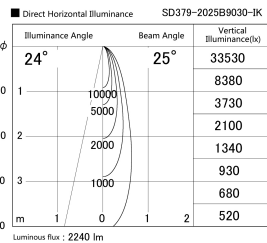

Item no. SD379-2025B9030-IK

Series Name: AMMA Lens type Cylinder Tracklight (In Track) (SD379-IK)

Installation	Track mount
Type	Lens type tracklight : In track type
Fixture wattage	21W
Beam angle	25deg
Color Temp.	3000K
CRI	Ra>90
Luminous	2239 lm
Body	Die-castaluminumalloy
Body finish	Black
Trim finish	Black
Reflector finish	N/A
IP Rate	IP20
Light source	COB module
Input Voltage	AC220~240V
Dimming Type	Non-Dimmable
Certificate	CE,CCC
Cut Hole	N/A