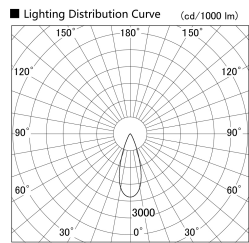

Item no. SD379-2035B9030-IK

Series Name: AMMA Lens type Cylinder Tracklight (In Track) (SD379-IK)

Installation	Track mount
Type	Lens type tracklight : In track type
Fixture wattage	21W
Beam angle	36deg
Color Temp.	3000K
CRI	Ra>90
Luminous	2314 lm
Body	Die-castaluminumalloy
Body finish	Black
Trim finish	Black
Reflector finish	N/A
IP Rate	IP20
Light source	COB module
Input Voltage	AC220~240V
Dimming Type	Non-Dimmable
Certificate	CE,CCC
Cut Hole	N/A