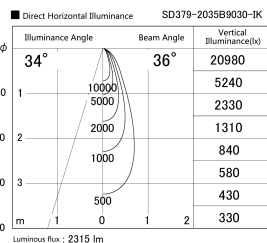

Item no. SD379-2035B9030-IK

Series Name: AMMA Lens type Cylinder Tracklight (In Track) (SD379-IK)

Installation	Track mount
Type	Lens type tracklight : In track type
Fixture wattage	21W
Beam angle	36deg
Color Temp.	3000K
CRI	Ra>90
Luminous	2314 lm
Body	Die-castaluminumalloy
Body finish	Black
Trim finish	Black
Reflector finish	N/A
IP Rate	IP20
Light source	COB module
Input Voltage	AC220~240V
Dimming Type	Non-Dimmable
Certificate	CE,CCC
Cut Hole	N/A