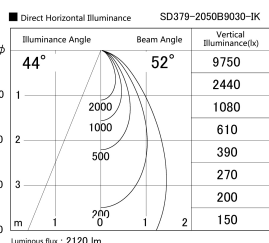

Item no. SD379-2050B9030-IK

Series Name: AMMA Lens type Cylinder Tracklight (In Track) (SD379-IK)

Installation	Track mount
Type	Lens type tracklight : In track type
Fixture wattage	21W
Beam angle	52deg
Color Temp.	3000K
CRI	Ra>90
Luminous	2119 lm
Body	Die-castaluminumalloy
Body finish	Black
Trim finish	Black
Reflector finish	N/A
IP Rate	IP20
Light source	COB module
Input Voltage	AC220~240V
Dimming Type	Non-Dimmable
Certificate	CE,CCC
Cut Hole	N/A