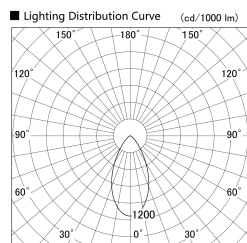

Item no. SD379-2050B9030-IK

Series Name: AMMA Lens type Cylinder Tracklight (In Track) (SD379-IK)

Installation	Track mount
Type	Lens type tracklight : In track type
Fixture wattage	21W
Beam angle	52deg
Color Temp.	3000K
CRI	Ra>90
Luminous	2119 lm
Body	Die-castaluminumalloy
Body finish	Black
Trim finish	Black
Reflector finish	N/A
IP Rate	IP20
Light source	COB module
Input Voltage	AC220~240V
Dimming Type	Non-Dimmable
Certificate	CE,CCC
Cut Hole	N/A