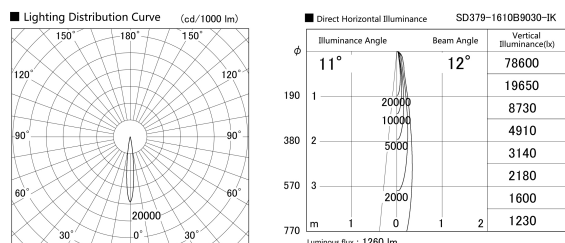

Item no. SD379-1610B9030-IK

Series Name: AMMA Lens type Cylinder Tracklight (In Track) (SD379-IK)

|                  |                                      |
|------------------|--------------------------------------|
| Installation     | Track mount                          |
| Type             | Lens type tracklight : In track type |
| Fixture wattage  | 14W                                  |
| Beam angle       | 12deg                                |
| Color Temp.      | 3000K                                |
| CRI              | Ra>90                                |
| Luminous         | 1260 lm                              |
| Body             | Die-castaluminumalloy                |
| Body finish      | Black                                |
| Trim finish      | Black                                |
| Reflector finish | N/A                                  |
| IP Rate          | IP20                                 |
| Light source     | COB module                           |
| Input Voltage    | AC220~240V                           |
| Dimming Type     | Non-Dimmable                         |
| Certificate      | CE,CCC                               |
| Cut Hole         | N/A                                  |