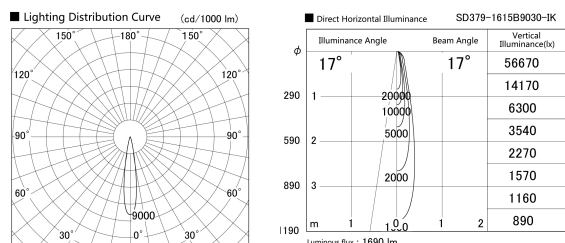

Item no. SD379-1615B9030-IK

Series Name: AMMA Lens type Cylinder Tracklight (In Track) (SD379-IK)

Installation	Track mount
Type	Lens type tracklight : In track type
Fixture wattage	14W
Beam angle	17deg
Color Temp.	3000K
CRI	Ra>90
Luminous	1690 lm
Body	Die-castaluminumalloy
Body finish	Black
Trim finish	Black
Reflector finish	N/A
IP Rate	IP20
Light source	COB module
Input Voltage	AC220~240V
Dimming Type	Non-Dimmable
Certificate	CE,CCC
Cut Hole	N/A