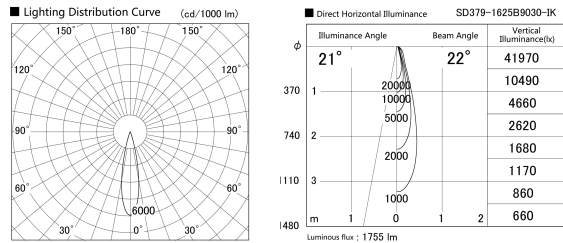

Item no. SD379-1625B9030-IK

Series Name: AMMA Lens type Cylinder Tracklight (In Track) (SD379-IK)

Installation	Track mount
Type	Lens type tracklight : In track type
Fixture wattage	14W
Beam angle	22deg
Color Temp.	3000K
CRI	Ra>90
Luminous	1755 lm
Body	Die-castaluminumalloy
Body finish	Black
Trim finish	Black
Reflector finish	N/A
IP Rate	IP20
Light source	COB module
Input Voltage	AC220~240V
Dimming Type	Non-Dimmable
Certificate	CE,CCC
Cut Hole	N/A