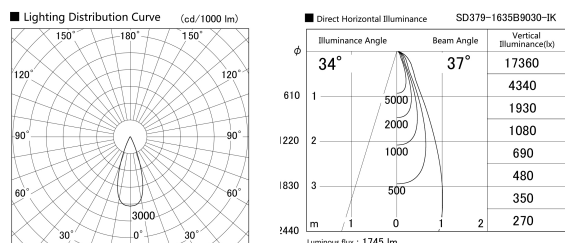

Item no. SD379-1635B9030-IK

Series Name: AMMA Lens type Cylinder Tracklight (In Track) (SD379-IK)

Installation	Track mount
Type	Lens type tracklight : In track type
Fixture wattage	14W
Beam angle	37deg
Color Temp.	3000K
CRI	Ra>90
Luminous	1746 lm
Body	Die-castaluminumalloy
Body finish	Black
Trim finish	Black
Reflector finish	N/A
IP Rate	IP20
Light source	COB module
Input Voltage	AC220~240V
Dimming Type	Non-Dimmable
Certificate	CE,CCC
Cut Hole	N/A