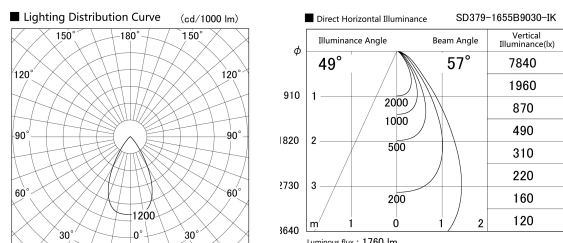

Item no. SD379-1655B9030-IK

Series Name: AMMA Lens type Cylinder Tracklight (In Track) (SD379-IK)

Installation	Track mount
Type	Lens type tracklight : In track type
Fixture wattage	14W
Beam angle	57deg
Color Temp.	3000K
CRI	Ra>90
Luminous	1758 lm
Body	Die-castaluminumalloy
Body finish	Black
Trim finish	Black
Reflector finish	N/A
IP Rate	IP20
Light source	COB module
Input Voltage	AC220~240V
Dimming Type	Non-Dimmable
Certificate	CE,CCC
Cut Hole	N/A