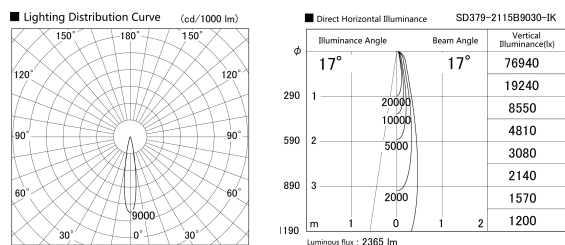

Item no. SD379-2115B9030-IK

Series Name: AMMA Lens type Cylinder Tracklight (In Track) (SD379-IK)

Installation	Track mount
Type	Lens type tracklight : In track type
Fixture wattage	21W
Beam angle	17deg
Color Temp.	3000K
CRI	Ra>90
Luminous	2364 lm
Body	Die-castaluminumalloy
Body finish	Black
Trim finish	Black
Reflector finish	N/A
IP Rate	IP20
Light source	COB module
Input Voltage	AC220~240V
Dimming Type	Non-Dimmable
Certificate	CE,CCC
Cut Hole	N/A