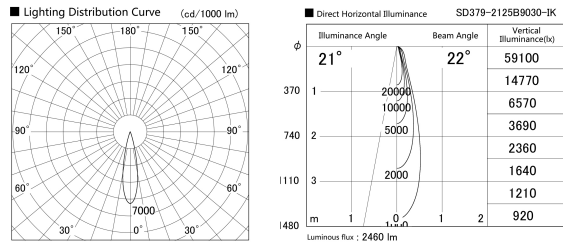

Item no. SD379-2125B9030-IK

Series Name: AMMA Lens type Cylinder Tracklight (In Track) (SD379-IK)

Installation	Track mount
Type	Lens type tracklight : In track type
Fixture wattage	21W
Beam angle	22deg
Color Temp.	3000K
CRI	Ra>90
Luminous	2460 lm
Body	Die-castaluminumalloy
Body finish	Black
Trim finish	Black
Reflector finish	N/A
IP Rate	IP20
Light source	COB module
Input Voltage	AC220~240V
Dimming Type	Non-Dimmable
Certificate	CE,CCC
Cut Hole	N/A