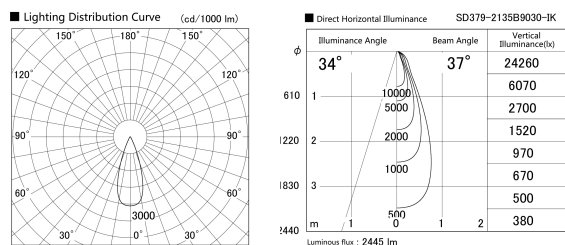

Item no. SD379-2135B9030-IK

Series Name: AMMA Lens type Cylinder Tracklight (In Track) (SD379-IK)

Installation	Track mount
Type	Lens type tracklight : In track type
Fixture wattage	21W
Beam angle	37deg
Color Temp.	3000K
CRI	Ra>90
Luminous	2447 lm
Body	Die-castaluminumalloy
Body finish	Black
Trim finish	Black
Reflector finish	N/A
IP Rate	IP20
Light source	COB module
Input Voltage	AC220~240V
Dimming Type	Non-Dimmable
Certificate	CE,CCC
Cut Hole	N/A