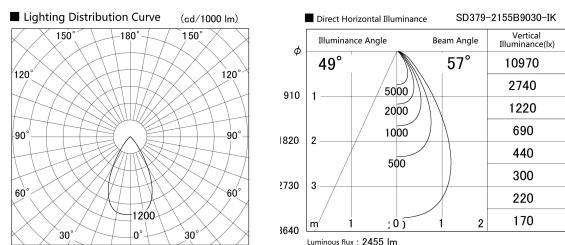

Item no. SD379-2155B9030-IK

Series Name: AMMA Lens type Cylinder Tracklight (In Track) (SD379-IK)

Installation	Track mount
Type	Lens type tracklight : In track type
Fixture wattage	21W
Beam angle	57deg
Color Temp.	3000K
CRI	Ra>90
Luminous	2457 lm
Body	Die-castaluminumalloy
Body finish	Black
Trim finish	Black
Reflector finish	N/A
IP Rate	IP20
Light source	COB module
Input Voltage	AC220~240V
Dimming Type	Non-Dimmable
Certificate	CE,CCC
Cut Hole	N/A