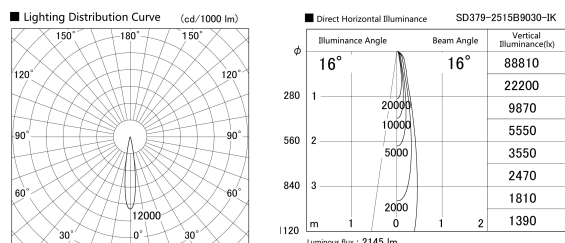

Item no. SD379-2515B9030-IK

Series Name: AMMA Lens type Cylinder Tracklight (In Track) (SD379-IK)

Installation	Track mount
Type	Lens type tracklight : In track type
Fixture wattage	24W
Beam angle	16deg
Color Temp.	3000K
CRI	Ra>90
Luminous	2143 lm
Body	Die-castaluminumalloy
Body finish	Black
Trim finish	Black
Reflector finish	N/A
IP Rate	IP20
Light source	COB module
Input Voltage	AC220~240V
Dimming Type	Non-Dimmable
Certificate	CE,CCC
Cut Hole	N/A