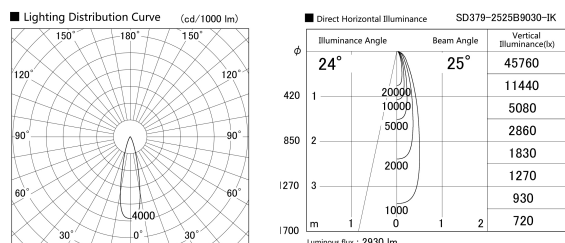

Item no. SD379-2525B9030-IK

Series Name: AMMA Lens type Cylinder Tracklight (In Track) (SD379-IK)

Installation	Track mount
Type	Lens type tracklight : In track type
Fixture wattage	24W
Beam angle	25deg
Color Temp.	3000K
CRI	Ra>90
Luminous	2931 lm
Body	Die-castaluminumalloy
Body finish	Black
Trim finish	Black
Reflector finish	N/A
IP Rate	IP20
Light source	COB module
Input Voltage	AC220~240V
Dimming Type	Non-Dimmable
Certificate	CE,CCC
Cut Hole	N/A