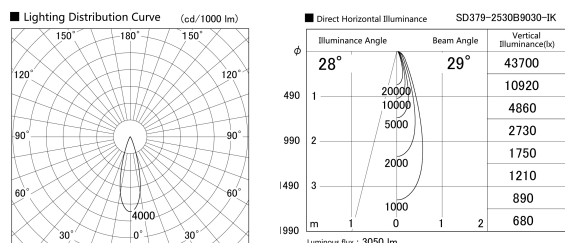

Item no. SD379-2530B9030-IK

Series Name: AMMA Lens type Cylinder Tracklight (In Track) (SD379-IK)

Installation	Track mount
Type	Lens type tracklight : In track type
Fixture wattage	24W
Beam angle	29deg
Color Temp.	3000K
CRI	Ra>90
Luminous	3052 lm
Body	Die-castaluminumalloy
Body finish	Black
Trim finish	Black
Reflector finish	N/A
IP Rate	IP20
Light source	COB module
Input Voltage	AC220~240V
Dimming Type	Non-Dimmable
Certificate	CE,CCC
Cut Hole	N/A