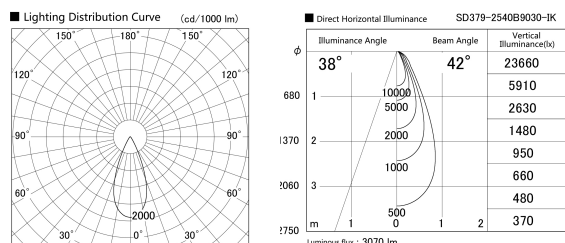

Item no. SD379-2540B9030-IK

Series Name: AMMA Lens type Cylinder Tracklight (In Track) (SD379-IK)

Installation	Track mount
Type	Lens type tracklight : In track type
Fixture wattage	24W
Beam angle	42deg
Color Temp.	3000K
CRI	Ra>90
Luminous	3070 lm
Body	Die-castaluminumalloy
Body finish	Black
Trim finish	Black
Reflector finish	N/A
IP Rate	IP20
Light source	COB module
Input Voltage	AC220~240V
Dimming Type	Non-Dimmable
Certificate	CE,CCC
Cut Hole	N/A