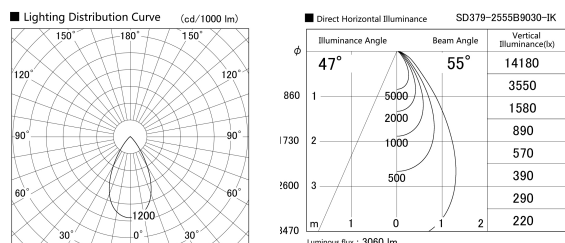

Item no. SD379-2555B9030-IK

Series Name: AMMA Lens type Cylinder Tracklight (In Track) (SD379-IK)

Installation	Track mount
Type	Lens type tracklight : In track type
Fixture wattage	24W
Beam angle	55deg
Color Temp.	3000K
CRI	Ra>90
Luminous	3061 lm
Body	Die-castaluminumalloy
Body finish	Black
Trim finish	Black
Reflector finish	N/A
IP Rate	IP20
Light source	COB module
Input Voltage	AC220~240V
Dimming Type	Non-Dimmable
Certificate	CE,CCC
Cut Hole	N/A