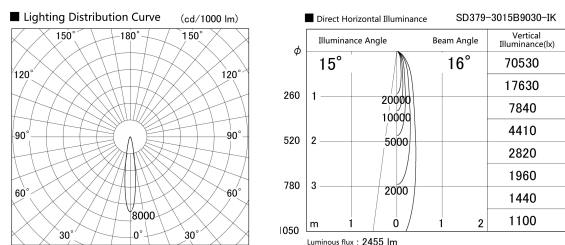

Item no. SD379-3015B9030-IK

Series Name: AMMA Lens type Cylinder Tracklight (In Track) (SD379-IK)

Installation	Track mount
Type	Lens type tracklight : In track type
Fixture wattage	28W
Beam angle	16deg
Color Temp.	3000K
CRI	Ra>90
Luminous	2456 lm
Body	Die-castaluminumalloy
Body finish	Black
Trim finish	Black
Reflector finish	N/A
IP Rate	IP20
Light source	COB module
Input Voltage	AC220~240V
Dimming Type	Non-Dimmable
Certificate	CE,CCC
Cut Hole	N/A