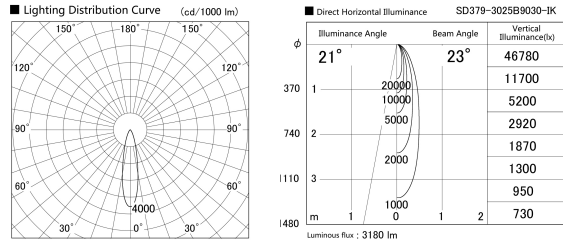

Item no. SD379-3025B9030-IK

Series Name: AMMA Lens type Cylinder Tracklight (In Track) (SD379-IK)

| | |
|------------------|--------------------------------------|
| Installation | Track mount |
| Type | Lens type tracklight : In track type |
| Fixture wattage | 28W |
| Beam angle | 23deg |
| Color Temp. | 3000K |
| CRI | Ra>90 |
| Luminous | 3178 lm |
| Body | Die-castaluminumalloy |
| Body finish | Black |
| Trim finish | Black |
| Reflector finish | N/A |
| IP Rate | IP20 |
| Light source | COB module |
| Input Voltage | AC220~240V |
| Dimming Type | Non-Dimmable |
| Certificate | CE,CCC |
| Cut Hole | N/A |