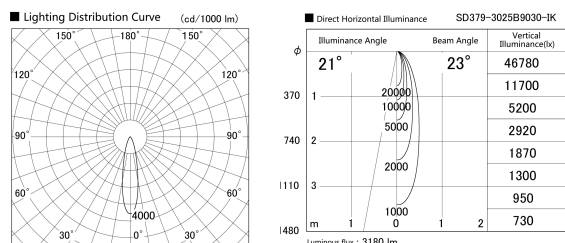

Item no. SD379-3025B9030-IK

Series Name: AMMA Lens type Cylinder Tracklight (In Track) (SD379-IK)

Installation	Track mount
Type	Lens type tracklight : In track type
Fixture wattage	28W
Beam angle	23deg
Color Temp.	3000K
CRI	Ra>90
Luminous	3178 lm
Body	Die-castaluminumalloy
Body finish	Black
Trim finish	Black
Reflector finish	N/A
IP Rate	IP20
Light source	COB module
Input Voltage	AC220~240V
Dimming Type	Non-Dimmable
Certificate	CE,CCC
Cut Hole	N/A