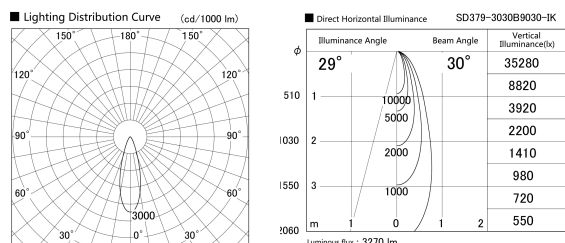

Item no. SD379-3030B9030-IK

Series Name: AMMA Lens type Cylinder Tracklight (In Track) (SD379-IK)

Installation	Track mount
Type	Lens type tracklight : In track type
Fixture wattage	28W
Beam angle	30deg
Color Temp.	3000K
CRI	Ra>90
Luminous	3270 lm
Body	Die-castaluminumalloy
Body finish	Black
Trim finish	Black
Reflector finish	N/A
IP Rate	IP20
Light source	COB module
Input Voltage	AC220~240V
Dimming Type	Non-Dimmable
Certificate	CE,CCC
Cut Hole	N/A