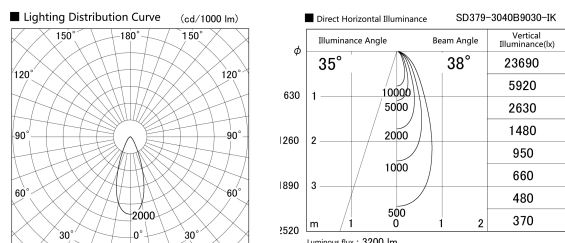

Item no. SD379-3040B9030-IK

Series Name: AMMA Lens type Cylinder Tracklight (In Track) (SD379-IK)

Installation	Track mount
Type	Lens type tracklight : In track type
Fixture wattage	28W
Beam angle	38deg
Color Temp.	3000K
CRI	Ra>90
Luminous	3202 lm
Body	Die-castaluminumalloy
Body finish	Black
Trim finish	Black
Reflector finish	N/A
IP Rate	IP20
Light source	COB module
Input Voltage	AC220~240V
Dimming Type	Non-Dimmable
Certificate	CE,CCC
Cut Hole	N/A