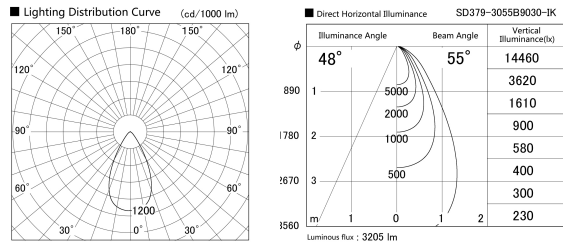

Item no. SD379-3055B9030-IK

Series Name: AMMA Lens type Cylinder Tracklight (In Track) (SD379-IK)

Installation	Track mount
Type	Lens type tracklight : In track type
Fixture wattage	28W
Beam angle	55deg
Color Temp.	3000K
CRI	Ra>90
Luminous	3207 lm
Body	Die-castaluminumalloy
Body finish	Black
Trim finish	Black
Reflector finish	N/A
IP Rate	IP20
Light source	COB module
Input Voltage	AC220~240V
Dimming Type	Non-Dimmable
Certificate	CE,CCC
Cut Hole	N/A