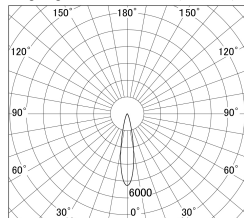

■ Lighting Distribution Curve (cd/1000 lm)

Installation	Track mount
Type	Lens type tracklight : In track type
Fixture wattage	10.5W
Beam angle	20deg
Color Temp.	3500K
CRI	Ra>90
Luminous	875 lm
Body	Die-castaluminumalloy
Body finish	Black
Trim finish	Black
Reflector finish	N/A
IP Rate	IP20
Light source	COB module
Input Voltage	AC220~240V
Dimming Type	Non-Dimmable
Certificate	CE,CCC
Cut Hole	N/A