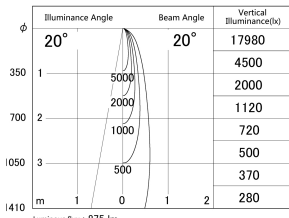

Installation	Track mount
Type	Lens type tracklight : In track type
Fixture wattage	10.5W
Beam angle	20deg
Color Temp.	3500K
CRI	Ra>90
Luminous	875 lm
Body	Die-castaluminumalloy
Body finish	Black
Trim finish	Black
Reflector finish	N/A
IP Rate	IP20
Light source	COB module
Input Voltage	AC220~240V
Dimming Type	Non-Dimmable
Certificate	CE,CCC
Cut Hole	N/A