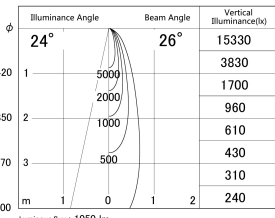

Installation	Track mount
Type	Lens type tracklight : In track type
Fixture wattage	10.5W
Beam angle	26deg
Color Temp.	3500K
CRI	Ra>90
Luminous	1048 lm
Body	Die-castaluminumalloy
Body finish	Black
Trim finish	Black
Reflector finish	N/A
IP Rate	IP20
Light source	COB module
Input Voltage	AC220~240V
Dimming Type	Non-Dimmable
Certificate	CE,CCC
Cut Hole	N/A