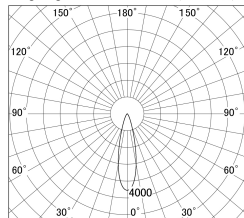

■ Lighting Distribution Curve (cd/1000 lm)

Installation	Track mount
Type	Lens type tracklight : In track type
Fixture wattage	10.5W
Beam angle	26deg
Color Temp.	3500K
CRI	Ra>90
Luminous	1048 lm
Body	Die-castaluminumalloy
Body finish	Black
Trim finish	Black
Reflector finish	N/A
IP Rate	IP20
Light source	COB module
Input Voltage	AC220~240V
Dimming Type	Non-Dimmable
Certificate	CE,CCC
Cut Hole	N/A