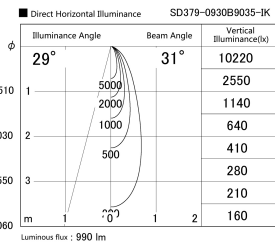

Item no. SD379-0930B9035-IK

Series Name: AMMA Lens type Cylinder Tracklight (In Track) (SD379-IK)

Installation	Track mount
Type	Lens type tracklight : In track type
Fixture wattage	10.5W
Beam angle	31deg
Color Temp.	3500K
CRI	Ra>90
Luminous	992 lm
Body	Die-castaluminumalloy
Body finish	Black
Trim finish	Black
Reflector finish	N/A
IP Rate	IP20
Light source	COB module
Input Voltage	AC220~240V
Dimming Type	Non-Dimmable
Certificate	CE,CCC
Cut Hole	N/A