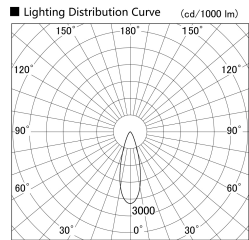

Item no. SD379-0930B9035-IK

Series Name: AMMA Lens type Cylinder Tracklight (In Track) (SD379-IK)

Installation	Track mount
Type	Lens type tracklight : In track type
Fixture wattage	10.5W
Beam angle	31deg
Color Temp.	3500K
CRI	Ra>90
Luminous	992 lm
Body	Die-castaluminumalloy
Body finish	Black
Trim finish	Black
Reflector finish	N/A
IP Rate	IP20
Light source	COB module
Input Voltage	AC220~240V
Dimming Type	Non-Dimmable
Certificate	CE,CCC
Cut Hole	N/A