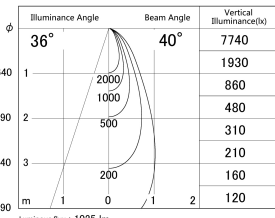

Item no. SD379-0940B9035-IK

Series Name: AMMA Lens type Cylinder Tracklight (In Track) (SD379-IK)

■ Lighting Distribution Curve (cd/1000 lm)

Installation	Track mount
Type	Lens type tracklight : In track type
Fixture wattage	10.5W
Beam angle	40deg
Color Temp.	3500K
CRI	Ra>90
Luminous	1024 lm
Body	Die-castaluminumalloy
Body finish	Black
Trim finish	Black
Reflector finish	N/A
IP Rate	IP20
Light source	COB module
Input Voltage	AC220~240V
Dimming Type	Non-Dimmable
Certificate	CE,CCC
Cut Hole	N/A