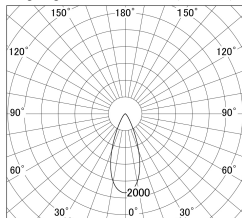

■ Lighting Distribution Curve (cd/1000 lm)