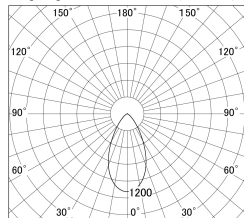

■ Lighting Distribution Curve (cd/1000 lm)

Installation	Track mount
Type	Lens type tracklight : In track type
Fixture wattage	10.5W
Beam angle	53deg
Color Temp.	3500K
CRI	Ra>90
Luminous	948 lm
Body	Die-castaluminumalloy
Body finish	Black
Trim finish	Black
Reflector finish	N/A
IP Rate	IP20
Light source	COB module
Input Voltage	AC220~240V
Dimming Type	Non-Dimmable
Certificate	CE,CCC
Cut Hole	N/A