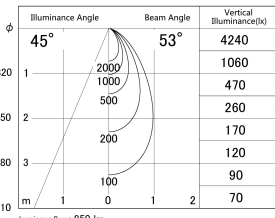

Installation	Track mount
Type	Lens type tracklight : In track type
Fixture wattage	10.5W
Beam angle	53deg
Color Temp.	3500K
CRI	Ra>90
Luminous	948 lm
Body	Die-castaluminumalloy
Body finish	Black
Trim finish	Black
Reflector finish	N/A
IP Rate	IP20
Light source	COB module
Input Voltage	AC220~240V
Dimming Type	Non-Dimmable
Certificate	CE,CCC
Cut Hole	N/A