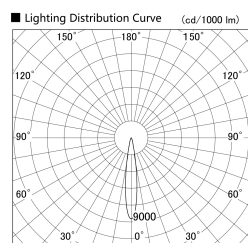

Item no. SD379-1015B9035S-IK

Series Name: AMMA Lens type Cylinder Tracklight (In Track) (SD379-IK)

| | |
|------------------|--------------------------------------|
| Installation | Track mount |
| Type | Lens type tracklight : In track type |
| Fixture wattage | 10.5W |
| Beam angle | 16deg |
| Color Temp. | 3500K |
| CRI | Ra>90 |
| Luminous | 1001 lm |
| Body | Die-castaluminumalloy |
| Body finish | Black |
| Trim finish | Black |
| Reflector finish | N/A |
| IP Rate | IP20 |
| Light source | COB module |
| Input Voltage | AC220~240V |
| Dimming Type | Non-Dimmable |
| Certificate | CE,CCC |
| Cut Hole | N/A |