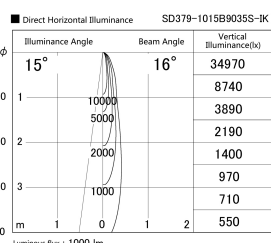

Item no. SD379-1015B9035S-IK

Series Name: AMMA Lens type Cylinder Tracklight (In Track) (SD379-IK)

| | |
|------------------|--------------------------------------|
| Installation | Track mount |
| Type | Lens type tracklight : In track type |
| Fixture wattage | 10.5W |
| Beam angle | 16deg |
| Color Temp. | 3500K |
| CRI | Ra>90 |
| Luminous | 1001 lm |
| Body | Die-castaluminumalloy |
| Body finish | Black |
| Trim finish | Black |
| Reflector finish | N/A |
| IP Rate | IP20 |
| Light source | COB module |
| Input Voltage | AC220~240V |
| Dimming Type | Non-Dimmable |
| Certificate | CE,CCC |
| Cut Hole | N/A |