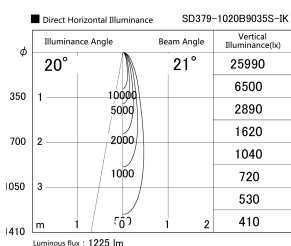

Item no. SD379-1020B9035S-IK

Series Name: AMMA Lens type Cylinder Tracklight (In Track) (SD379-IK)

Installation	Track mount
Type	Lens type tracklight : In track type
Fixture wattage	10.5W
Beam angle	21deg
Color Temp.	3500K
CRI	Ra>90
Luminous	1223 lm
Body	Die-castaluminumalloy
Body finish	Black
Trim finish	Black
Reflector finish	N/A
IP Rate	IP20
Light source	COB module
Input Voltage	AC220~240V
Dimming Type	Non-Dimmable
Certificate	CE,CCC
Cut Hole	N/A