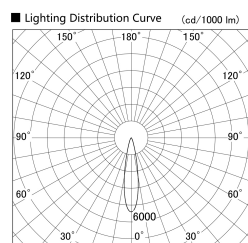

Item no. SD379-1020B9035S-IK

Series Name: AMMA Lens type Cylinder Tracklight (In Track) (SD379-IK)

Installation	Track mount
Type	Lens type tracklight : In track type
Fixture wattage	10.5W
Beam angle	21deg
Color Temp.	3500K
CRI	Ra>90
Luminous	1223 lm
Body	Die-castaluminumalloy
Body finish	Black
Trim finish	Black
Reflector finish	N/A
IP Rate	IP20
Light source	COB module
Input Voltage	AC220~240V
Dimming Type	Non-Dimmable
Certificate	CE,CCC
Cut Hole	N/A