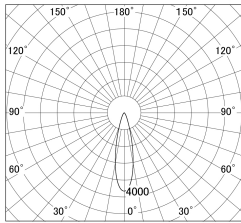

■ Lighting Distribution Curve (cd/1000 lm)

Installation	Track mount
Type	Lens type tracklight : In track type
Fixture wattage	10.5W
Beam angle	25deg
Color Temp.	3500K
CRI	Ra>90
Luminous	1151 lm
Body	Die-castaluminumalloy
Body finish	Black
Trim finish	Black
Reflector finish	N/A
IP Rate	IP20
Light source	COB module
Input Voltage	AC220~240V
Dimming Type	Non-Dimmable
Certificate	CE,CCC
Cut Hole	N/A