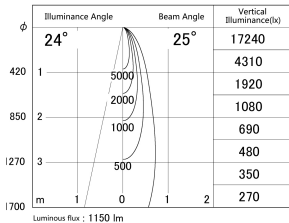

Installation	Track mount
Type	Lens type tracklight : In track type
Fixture wattage	10.5W
Beam angle	25deg
Color Temp.	3500K
CRI	Ra>90
Luminous	1151 lm
Body	Die-castaluminumalloy
Body finish	Black
Trim finish	Black
Reflector finish	N/A
IP Rate	IP20
Light source	COB module
Input Voltage	AC220~240V
Dimming Type	Non-Dimmable
Certificate	CE,CCC
Cut Hole	N/A