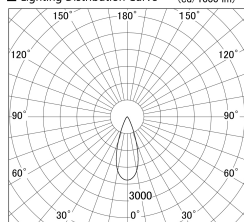

■ Lighting Distribution Curve (cd/1000 lm)

Installation	Track mount
Type	Lens type tracklight : In track type
Fixture wattage	10.5W
Beam angle	36deg
Color Temp.	3500K
CRI	Ra>90
Luminous	1190 lm
Body	Die-castaluminum alloy
Body finish	Black
Trim finish	Black
Reflector finish	N/A
IP Rate	IP20
Light source	COB module
Input Voltage	AC220~240V
Dimming Type	Non-Dimmable
Certificate	CE,CCC
Cut Hole	N/A