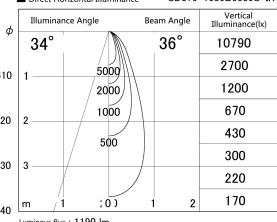

Installation	Track mount
Type	Lens type tracklight : In track type
Fixture wattage	10.5W
Beam angle	36deg
Color Temp.	3500K
CRI	Ra>90
Luminous	1190 lm
Body	Die-castaluminum alloy
Body finish	Black
Trim finish	Black
Reflector finish	N/A
IP Rate	IP20
Light source	COB module
Input Voltage	AC220~240V
Dimming Type	Non-Dimmable
Certificate	CE,CCC
Cut Hole	N/A