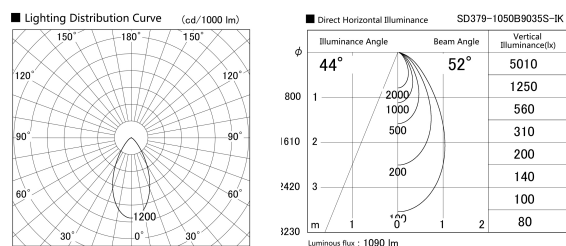

Item no. SD379-1050B9035S-IK

Series Name: AMMA Lens type Cylinder Tracklight (In Track) (SD379-IK)

Installation	Track mount
Type	Lens type tracklight : In track type
Fixture wattage	10.5W
Beam angle	52deg
Color Temp.	3500K
CRI	Ra>90
Luminous	1090 lm
Body	Die-castaluminumalloy
Body finish	Black
Trim finish	Black
Reflector finish	N/A
IP Rate	IP20
Light source	COB module
Input Voltage	AC220~240V
Dimming Type	Non-Dimmable
Certificate	CE,CCC
Cut Hole	N/A