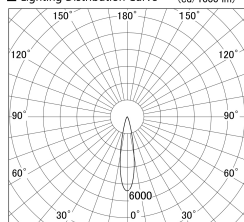

■ Lighting Distribution Curve (cd/1000 lm)

Installation	Track mount
Type	Lens type tracklight : In track type
Fixture wattage	14W
Beam angle	21deg
Color Temp.	3500K
CRI	Ra>90
Luminous	1687 lm
Body	Die-castaluminumalloy
Body finish	Black
Trim finish	Black
Reflector finish	N/A
IP Rate	IP20
Light source	COB module
Input Voltage	AC220~240V
Dimming Type	Non-Dimmable
Certificate	CE,CCC
Cut Hole	N/A