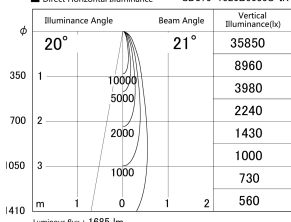

Installation	Track mount
Type	Lens type tracklight : In track type
Fixture wattage	14W
Beam angle	21deg
Color Temp.	3500K
CRI	Ra>90
Luminous	1687 lm
Body	Die-castaluminumalloy
Body finish	Black
Trim finish	Black
Reflector finish	N/A
IP Rate	IP20
Light source	COB module
Input Voltage	AC220~240V
Dimming Type	Non-Dimmable
Certificate	CE,CCC
Cut Hole	N/A