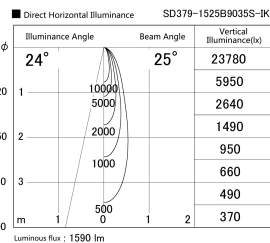

Item no. SD379-1525B9035S-IK

Series Name: AMMA Lens type Cylinder Tracklight (In Track) (SD379-IK)

Installation	Track mount
Type	Lens type tracklight : In track type
Fixture wattage	14W
Beam angle	25deg
Color Temp.	3500K
CRI	Ra>90
Luminous	1588 lm
Body	Die-castaluminumalloy
Body finish	Black
Trim finish	Black
Reflector finish	N/A
IP Rate	IP20
Light source	COB module
Input Voltage	AC220~240V
Dimming Type	Non-Dimmable
Certificate	CE,CCC
Cut Hole	N/A