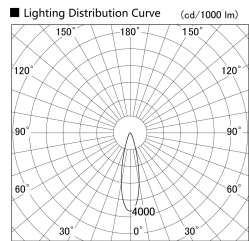

Item no. SD379-1525B9035S-IK

Series Name: AMMA Lens type Cylinder Tracklight (In Track) (SD379-IK)

Installation	Track mount
Type	Lens type tracklight : In track type
Fixture wattage	14W
Beam angle	25deg
Color Temp.	3500K
CRI	Ra>90
Luminous	1588 lm
Body	Die-castaluminumalloy
Body finish	Black
Trim finish	Black
Reflector finish	N/A
IP Rate	IP20
Light source	COB module
Input Voltage	AC220~240V
Dimming Type	Non-Dimmable
Certificate	CE,CCC
Cut Hole	N/A