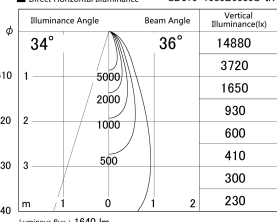

Installation	Track mount
Type	Lens type tracklight : In track type
Fixture wattage	14W
Beam angle	36deg
Color Temp.	3500K
CRI	Ra>90
Luminous	1641 lm
Body	Die-castaluminumalloy
Body finish	Black
Trim finish	Black
Reflector finish	N/A
IP Rate	IP20
Light source	COB module
Input Voltage	AC220~240V
Dimming Type	Non-Dimmable
Certificate	CE,CCC
Cut Hole	N/A