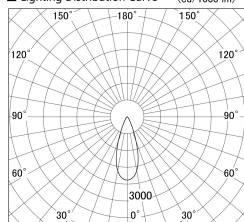

■ Lighting Distribution Curve (cd/1000 lm)

Installation	Track mount
Type	Lens type tracklight : In track type
Fixture wattage	14W
Beam angle	36deg
Color Temp.	3500K
CRI	Ra>90
Luminous	1641 lm
Body	Die-castaluminumalloy
Body finish	Black
Trim finish	Black
Reflector finish	N/A
IP Rate	IP20
Light source	COB module
Input Voltage	AC220~240V
Dimming Type	Non-Dimmable
Certificate	CE,CCC
Cut Hole	N/A