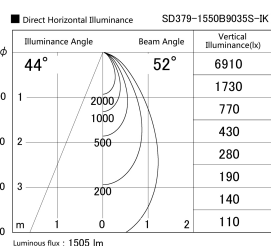

Item no. SD379-1550B9035S-IK

Series Name: AMMA Lens type Cylinder Tracklight (In Track) (SD379-IK)

Installation	Track mount
Type	Lens type tracklight : In track type
Fixture wattage	14W
Beam angle	52deg
Color Temp.	3500K
CRI	Ra>90
Luminous	1503 lm
Body	Die-castaluminumalloy
Body finish	Black
Trim finish	Black
Reflector finish	N/A
IP Rate	IP20
Light source	COB module
Input Voltage	AC220~240V
Dimming Type	Non-Dimmable
Certificate	CE,CCC
Cut Hole	N/A