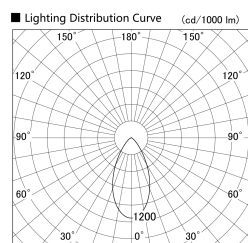

Item no. SD379-1550B9035S-IK

Series Name: AMMA Lens type Cylinder Tracklight (In Track) (SD379-IK)

Installation	Track mount
Type	Lens type tracklight : In track type
Fixture wattage	14W
Beam angle	52deg
Color Temp.	3500K
CRI	Ra>90
Luminous	1503 lm
Body	Die-castaluminumalloy
Body finish	Black
Trim finish	Black
Reflector finish	N/A
IP Rate	IP20
Light source	COB module
Input Voltage	AC220~240V
Dimming Type	Non-Dimmable
Certificate	CE,CCC
Cut Hole	N/A