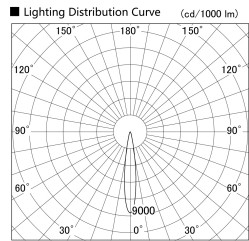

Item no. SD379-1015B9035-IK

Series Name: AMMA Lens type Cylinder Tracklight (In Track) (SD379-IK)

|                  |                                      |
|------------------|--------------------------------------|
| Installation     | Track mount                          |
| Type             | Lens type tracklight : In track type |
| Fixture wattage  | 10.5W                                |
| Beam angle       | 16deg                                |
| Color Temp.      | 3500K                                |
| CRI              | Ra>90                                |
| Luminous         | 1001 lm                              |
| Body             | Die-castaluminumalloy                |
| Body finish      | Black                                |
| Trim finish      | Black                                |
| Reflector finish | N/A                                  |
| IP Rate          | IP20                                 |
| Light source     | COB module                           |
| Input Voltage    | AC220~240V                           |
| Dimming Type     | Non-Dimmable                         |
| Certificate      | CE,CCC                               |
| Cut Hole         | N/A                                  |