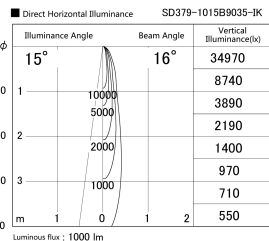

Item no. SD379-1015B9035-IK

Series Name: AMMA Lens type Cylinder Tracklight (In Track) (SD379-IK)

|                  |                                      |
|------------------|--------------------------------------|
| Installation     | Track mount                          |
| Type             | Lens type tracklight : In track type |
| Fixture wattage  | 10.5W                                |
| Beam angle       | 16deg                                |
| Color Temp.      | 3500K                                |
| CRI              | Ra>90                                |
| Luminous         | 1001 lm                              |
| Body             | Die-castaluminumalloy                |
| Body finish      | Black                                |
| Trim finish      | Black                                |
| Reflector finish | N/A                                  |
| IP Rate          | IP20                                 |
| Light source     | COB module                           |
| Input Voltage    | AC220~240V                           |
| Dimming Type     | Non-Dimmable                         |
| Certificate      | CE,CCC                               |
| Cut Hole         | N/A                                  |