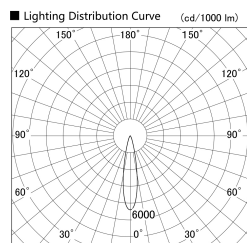

Item no. SD379-1020B9035-IK

Series Name: AMMA Lens type Cylinder Tracklight (In Track) (SD379-IK)

Installation	Track mount
Type	Lens type tracklight : In track type
Fixture wattage	10.5W
Beam angle	21deg
Color Temp.	3500K
CRI	Ra>90
Luminous	1223 lm
Body	Die-castaluminumalloy
Body finish	Black
Trim finish	Black
Reflector finish	N/A
IP Rate	IP20
Light source	COB module
Input Voltage	AC220~240V
Dimming Type	Non-Dimmable
Certificate	CE,CCC
Cut Hole	N/A