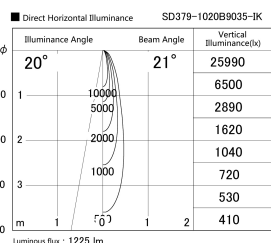

Item no. SD379-1020B9035-IK

Series Name: AMMA Lens type Cylinder Tracklight (In Track) (SD379-IK)

Installation	Track mount
Type	Lens type tracklight : In track type
Fixture wattage	10.5W
Beam angle	21deg
Color Temp.	3500K
CRI	Ra>90
Luminous	1223 lm
Body	Die-castaluminumalloy
Body finish	Black
Trim finish	Black
Reflector finish	N/A
IP Rate	IP20
Light source	COB module
Input Voltage	AC220~240V
Dimming Type	Non-Dimmable
Certificate	CE,CCC
Cut Hole	N/A