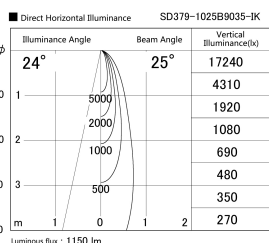

Item no. SD379-1025B9035-IK

Series Name: AMMA Lens type Cylinder Tracklight (In Track) (SD379-IK)

Installation	Track mount
Type	Lens type tracklight : In track type
Fixture wattage	10.5W
Beam angle	25deg
Color Temp.	3500K
CRI	Ra>90
Luminous	1151 lm
Body	Die-castaluminumalloy
Body finish	Black
Trim finish	Black
Reflector finish	N/A
IP Rate	IP20
Light source	COB module
Input Voltage	AC220~240V
Dimming Type	Non-Dimmable
Certificate	CE,CCC
Cut Hole	N/A