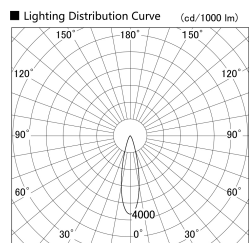

Item no. SD379-1025B9035-IK

Series Name: AMMA Lens type Cylinder Tracklight (In Track) (SD379-IK)

Installation	Track mount
Type	Lens type tracklight : In track type
Fixture wattage	10.5W
Beam angle	25deg
Color Temp.	3500K
CRI	Ra>90
Luminous	1151 lm
Body	Die-castaluminumalloy
Body finish	Black
Trim finish	Black
Reflector finish	N/A
IP Rate	IP20
Light source	COB module
Input Voltage	AC220~240V
Dimming Type	Non-Dimmable
Certificate	CE,CCC
Cut Hole	N/A