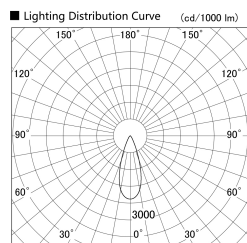

Item no. SD379-1035B9035-IK

Series Name: AMMA Lens type Cylinder Tracklight (In Track) (SD379-IK)

Installation	Track mount
Type	Lens type tracklight : In track type
Fixture wattage	10.5W
Beam angle	36deg
Color Temp.	3500K
CRI	Ra>90
Luminous	1190 lm
Body	Die-castaluminumalloy
Body finish	Black
Trim finish	Black
Reflector finish	N/A
IP Rate	IP20
Light source	COB module
Input Voltage	AC220~240V
Dimming Type	Non-Dimmable
Certificate	CE,CCC
Cut Hole	N/A