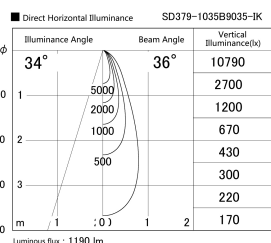

Item no. SD379-1035B9035-IK

Series Name: AMMA Lens type Cylinder Tracklight (In Track) (SD379-IK)

Installation	Track mount
Type	Lens type tracklight : In track type
Fixture wattage	10.5W
Beam angle	36deg
Color Temp.	3500K
CRI	Ra>90
Luminous	1190 lm
Body	Die-castaluminumalloy
Body finish	Black
Trim finish	Black
Reflector finish	N/A
IP Rate	IP20
Light source	COB module
Input Voltage	AC220~240V
Dimming Type	Non-Dimmable
Certificate	CE,CCC
Cut Hole	N/A