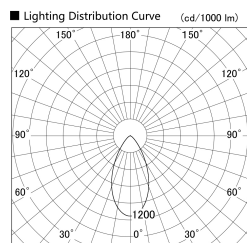

Item no. SD379-1050B9035-IK

Series Name: AMMA Lens type Cylinder Tracklight (In Track) (SD379-IK)

Installation	Track mount
Type	Lens type tracklight : In track type
Fixture wattage	10.5W
Beam angle	52deg
Color Temp.	3500K
CRI	Ra>90
Luminous	1090 lm
Body	Die-castaluminumalloy
Body finish	Black
Trim finish	Black
Reflector finish	N/A
IP Rate	IP20
Light source	COB module
Input Voltage	AC220~240V
Dimming Type	Non-Dimmable
Certificate	CE,CCC
Cut Hole	N/A