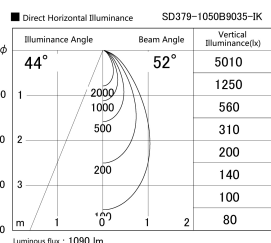

Item no. SD379-1050B9035-IK

Series Name: AMMA Lens type Cylinder Tracklight (In Track) (SD379-IK)

Installation	Track mount
Type	Lens type tracklight : In track type
Fixture wattage	10.5W
Beam angle	52deg
Color Temp.	3500K
CRI	Ra>90
Luminous	1090 lm
Body	Die-castaluminumalloy
Body finish	Black
Trim finish	Black
Reflector finish	N/A
IP Rate	IP20
Light source	COB module
Input Voltage	AC220~240V
Dimming Type	Non-Dimmable
Certificate	CE,CCC
Cut Hole	N/A