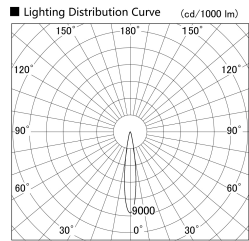

Item no. SD379-1515B9035-IK

Series Name: AMMA Lens type Cylinder Tracklight (In Track) (SD379-IK)

Installation	Track mount
Type	Lens type tracklight : In track type
Fixture wattage	14W
Beam angle	16deg
Color Temp.	3500K
CRI	Ra>90
Luminous	1347 lm
Body	Die-castaluminumalloy
Body finish	Black
Trim finish	Black
Reflector finish	N/A
IP Rate	IP20
Light source	COB module
Input Voltage	AC220~240V
Dimming Type	Non-Dimmable
Certificate	CE,CCC
Cut Hole	N/A