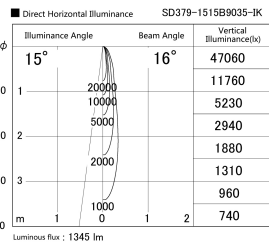

Item no. SD379-1515B9035-IK

Series Name: AMMA Lens type Cylinder Tracklight (In Track) (SD379-IK)

Installation	Track mount
Type	Lens type tracklight : In track type
Fixture wattage	14W
Beam angle	16deg
Color Temp.	3500K
CRI	Ra>90
Luminous	1347 lm
Body	Die-castaluminumalloy
Body finish	Black
Trim finish	Black
Reflector finish	N/A
IP Rate	IP20
Light source	COB module
Input Voltage	AC220~240V
Dimming Type	Non-Dimmable
Certificate	CE,CCC
Cut Hole	N/A