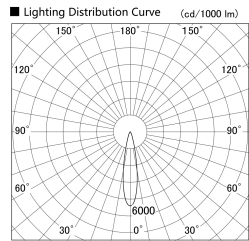

Item no. SD379-1520B9035-IK

Series Name: AMMA Lens type Cylinder Tracklight (In Track) (SD379-IK)

Installation	Track mount
Type	Lens type tracklight : In track type
Fixture wattage	14W
Beam angle	21deg
Color Temp.	3500K
CRI	Ra>90
Luminous	1687 lm
Body	Die-castaluminumalloy
Body finish	Black
Trim finish	Black
Reflector finish	N/A
IP Rate	IP20
Light source	COB module
Input Voltage	AC220~240V
Dimming Type	Non-Dimmable
Certificate	CE,CCC
Cut Hole	N/A