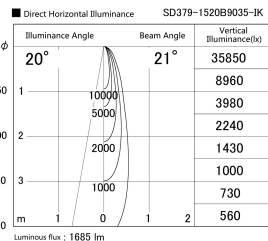

Item no. SD379-1520B9035-IK

Series Name: AMMA Lens type Cylinder Tracklight (In Track) (SD379-IK)

Installation	Track mount
Type	Lens type tracklight : In track type
Fixture wattage	14W
Beam angle	21deg
Color Temp.	3500K
CRI	Ra>90
Luminous	1687 lm
Body	Die-castaluminumalloy
Body finish	Black
Trim finish	Black
Reflector finish	N/A
IP Rate	IP20
Light source	COB module
Input Voltage	AC220~240V
Dimming Type	Non-Dimmable
Certificate	CE,CCC
Cut Hole	N/A