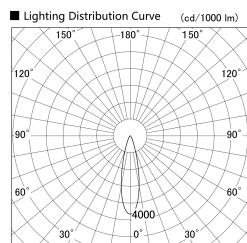

Item no. SD379-1525B9035-IK

Series Name: AMMA Lens type Cylinder Tracklight (In Track) (SD379-IK)

Installation	Track mount
Type	Lens type tracklight : In track type
Fixture wattage	14W
Beam angle	25deg
Color Temp.	3500K
CRI	Ra>90
Luminous	1588 lm
Body	Die-castaluminumalloy
Body finish	Black
Trim finish	Black
Reflector finish	N/A
IP Rate	IP20
Light source	COB module
Input Voltage	AC220~240V
Dimming Type	Non-Dimmable
Certificate	CE,CCC
Cut Hole	N/A