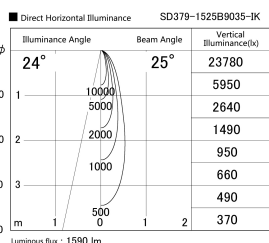

Item no. SD379-1525B9035-IK

Series Name: AMMA Lens type Cylinder Tracklight (In Track) (SD379-IK)

Installation	Track mount
Type	Lens type tracklight : In track type
Fixture wattage	14W
Beam angle	25deg
Color Temp.	3500K
CRI	Ra>90
Luminous	1588 lm
Body	Die-castaluminumalloy
Body finish	Black
Trim finish	Black
Reflector finish	N/A
IP Rate	IP20
Light source	COB module
Input Voltage	AC220~240V
Dimming Type	Non-Dimmable
Certificate	CE,CCC
Cut Hole	N/A