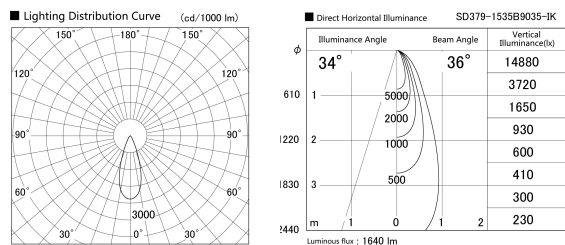

Item no. SD379-1535B9035-IK

Series Name: AMMA Lens type Cylinder Tracklight (In Track) (SD379-IK)

Installation	Track mount
Type	Lens type tracklight : In track type
Fixture wattage	14W
Beam angle	36deg
Color Temp.	3500K
CRI	Ra>90
Luminous	1641 lm
Body	Die-castaluminumalloy
Body finish	Black
Trim finish	Black
Reflector finish	N/A
IP Rate	IP20
Light source	COB module
Input Voltage	AC220~240V
Dimming Type	Non-Dimmable
Certificate	CE,CCC
Cut Hole	N/A