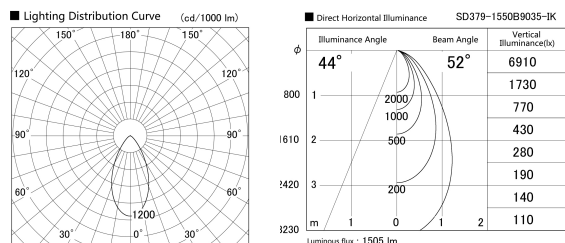

Item no. SD379-1550B9035-IK

Series Name: AMMA Lens type Cylinder Tracklight (In Track) (SD379-IK)

Installation	Track mount
Type	Lens type tracklight : In track type
Fixture wattage	14W
Beam angle	52deg
Color Temp.	3500K
CRI	Ra>90
Luminous	1503 lm
Body	Die-castaluminumalloy
Body finish	Black
Trim finish	Black
Reflector finish	N/A
IP Rate	IP20
Light source	COB module
Input Voltage	AC220~240V
Dimming Type	Non-Dimmable
Certificate	CE,CCC
Cut Hole	N/A