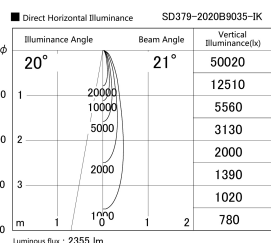

Item no. SD379-2020B9035-IK

Series Name: AMMA Lens type Cylinder Tracklight (In Track) (SD379-IK)

Installation	Track mount
Type	Lens type tracklight : In track type
Fixture wattage	21W
Beam angle	21deg
Color Temp.	3500K
CRI	Ra>90
Luminous	2354 lm
Body	Die-castaluminumalloy
Body finish	Black
Trim finish	Black
Reflector finish	N/A
IP Rate	IP20
Light source	COB module
Input Voltage	AC220~240V
Dimming Type	Non-Dimmable
Certificate	CE,CCC
Cut Hole	N/A