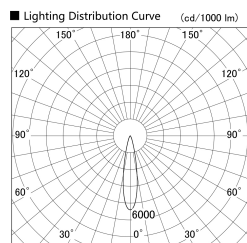

Item no. SD379-2020B9035-IK

Series Name: AMMA Lens type Cylinder Tracklight (In Track) (SD379-IK)

Installation	Track mount
Type	Lens type tracklight : In track type
Fixture wattage	21W
Beam angle	21deg
Color Temp.	3500K
CRI	Ra>90
Luminous	2354 lm
Body	Die-castaluminumalloy
Body finish	Black
Trim finish	Black
Reflector finish	N/A
IP Rate	IP20
Light source	COB module
Input Voltage	AC220~240V
Dimming Type	Non-Dimmable
Certificate	CE,CCC
Cut Hole	N/A