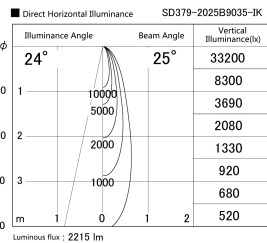

Item no. SD379-2025B9035-IK

Series Name: AMMA Lens type Cylinder Tracklight (In Track) (SD379-IK)

Installation	Track mount
Type	Lens type tracklight : In track type
Fixture wattage	21W
Beam angle	25deg
Color Temp.	3500K
CRI	Ra>90
Luminous	2217 lm
Body	Die-castaluminumalloy
Body finish	Black
Trim finish	Black
Reflector finish	N/A
IP Rate	IP20
Light source	COB module
Input Voltage	AC220~240V
Dimming Type	Non-Dimmable
Certificate	CE,CCC
Cut Hole	N/A