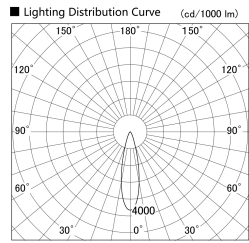

Item no. SD379-2025B9035-IK

Series Name: AMMA Lens type Cylinder Tracklight (In Track) (SD379-IK)

Installation	Track mount
Type	Lens type tracklight : In track type
Fixture wattage	21W
Beam angle	25deg
Color Temp.	3500K
CRI	Ra>90
Luminous	2217 lm
Body	Die-castaluminumalloy
Body finish	Black
Trim finish	Black
Reflector finish	N/A
IP Rate	IP20
Light source	COB module
Input Voltage	AC220~240V
Dimming Type	Non-Dimmable
Certificate	CE,CCC
Cut Hole	N/A