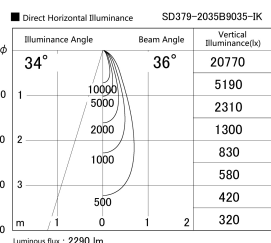

Item no. SD379-2035B9035-IK

Series Name: AMMA Lens type Cylinder Tracklight (In Track) (SD379-IK)

Installation	Track mount
Type	Lens type tracklight : In track type
Fixture wattage	21W
Beam angle	36deg
Color Temp.	3500K
CRI	Ra>90
Luminous	2291 lm
Body	Die-castaluminumalloy
Body finish	Black
Trim finish	Black
Reflector finish	N/A
IP Rate	IP20
Light source	COB module
Input Voltage	AC220~240V
Dimming Type	Non-Dimmable
Certificate	CE,CCC
Cut Hole	N/A