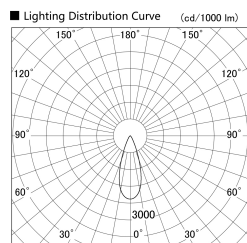

Item no. SD379-2035B9035-IK

Series Name: AMMA Lens type Cylinder Tracklight (In Track) (SD379-IK)

Installation	Track mount
Type	Lens type tracklight : In track type
Fixture wattage	21W
Beam angle	36deg
Color Temp.	3500K
CRI	Ra>90
Luminous	2291 lm
Body	Die-castaluminumalloy
Body finish	Black
Trim finish	Black
Reflector finish	N/A
IP Rate	IP20
Light source	COB module
Input Voltage	AC220~240V
Dimming Type	Non-Dimmable
Certificate	CE,CCC
Cut Hole	N/A